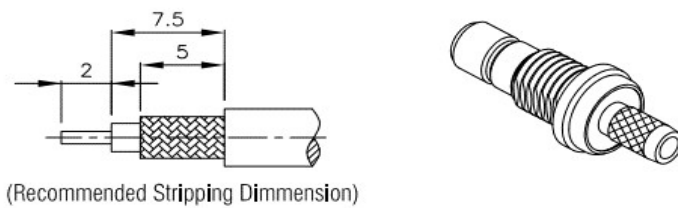

SB-1415

SMB Einbaubuchse Pin male crimp / RG174, RG316

| NO | DESCRIPTION | MATERIAL | Q' TY | FINISH |
|----|-------------|-----------|-------|--------|
| 1 | BODY 1 | BRASS | 1 | GOLD |
| 2 | INSULATION | TEFLON | 1 | TEFLON |
| 3 | BODY 2 | BRASS | 1 | GOLD |
| 4 | PIN | PH.BRONZE | 1 | GOLD |
| 5 | RING | BRASS | 1 | GOLD |
| 6 | WASHER | BRASS | 1 | GOLD |
| 7 | NUT | BRASS | 1 | GOLD |