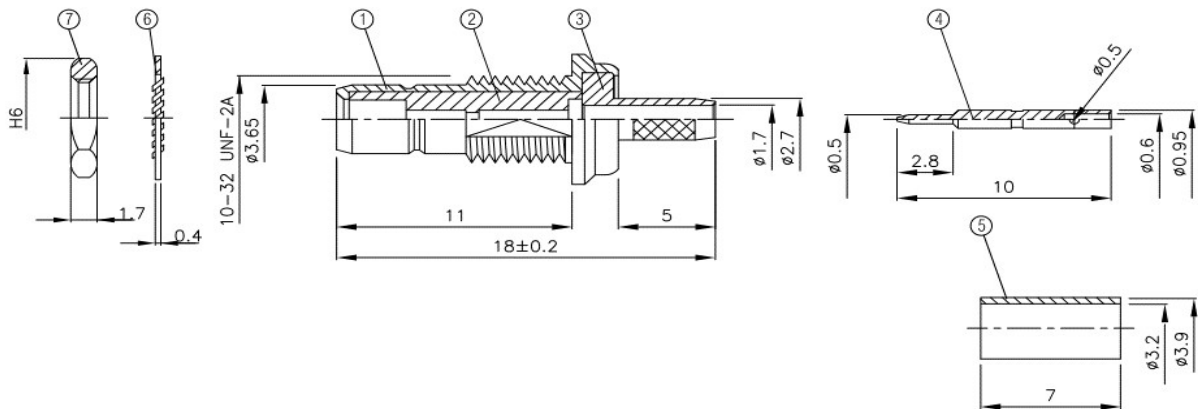

SB-1415

SMB Einbaubuchse Pin male crimp / RG174, RG316

| NO | DESCRIPTION | MATERIAL | Q' TY | FINISH |
|----|-------------|-----------|-------|--------|
| 1 | BODY 1 | BRASS | 1 | GOLD |
| 2 | INSULATION | TEFLON | 1 | TEFLON |
| 3 | BODY 2 | BRASS | 1 | GOLD |
| 4 | PIN | PH.BRONZE | 1 | GOLD |
| 5 | RING | BRASS | 1 | GOLD |
| 6 | WASHER | BRASS | 1 | GOLD |
| 7 | NUT | BRASS | 1 | GOLD |